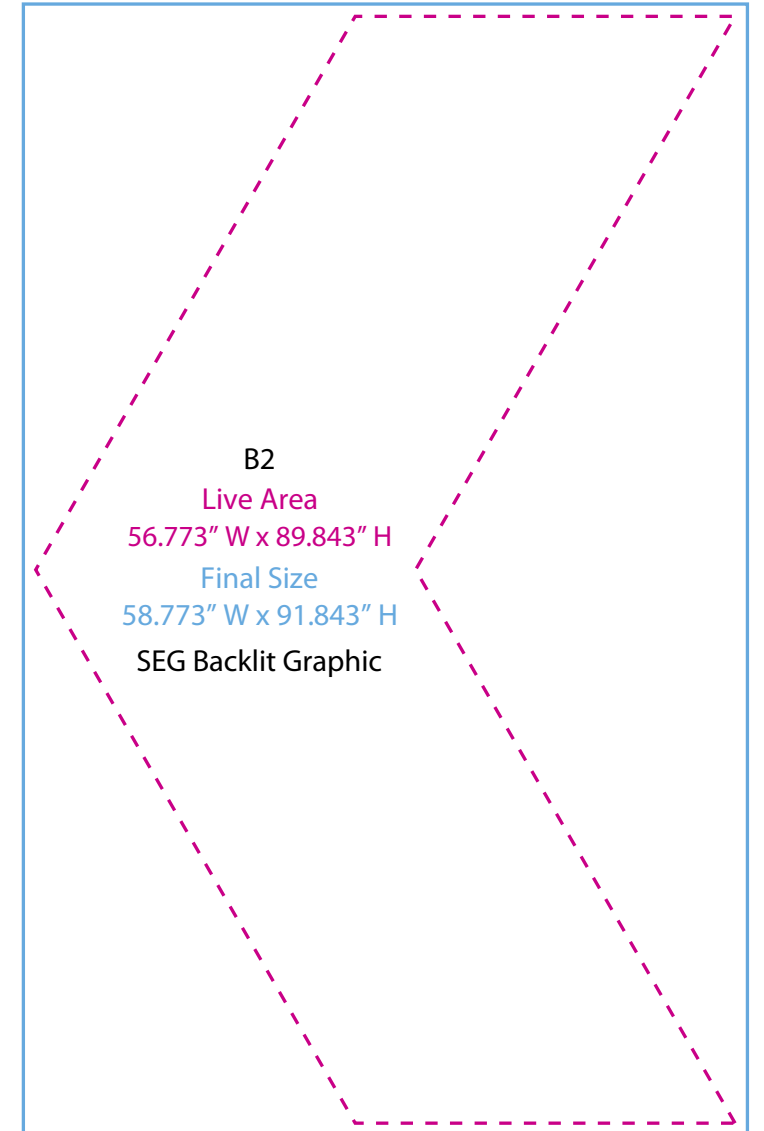

Graphic Template
Backwalls
SEG Graphics

A
Live Area
116.843" W x 86.843" H
Final Size
118.843" W x 88.843" H
SEG Backlit Graphic

B1
Live Area
56.773" W x 89.843" H
Final Size
58.773" W x 91.843" H
SEG Backlit Graphic

B2
Live Area
56.773" W x 89.843" H
Final Size
58.773" W x 91.843" H
SEG Backlit Graphic

NOTE: All Raster Art (jpg, tiff,psd, png, etc.) must be at least 100 dpi at print size.

Graphic Template
Backwalls
SEG Graphics

C1, C2
Final Size
17.104" W x 22.746" H
Bleed Size
19.104" W x 24.746" H
Sintra Graphics

NOTE: All Raster Art (jpg, tiff,psd, png, etc.) must be at least 100 dpi at print size.